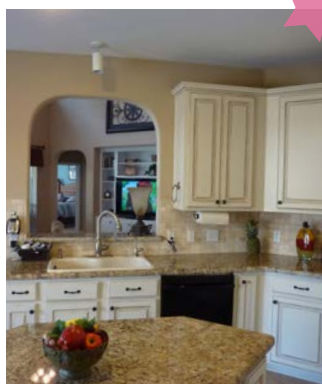

Welcome

INSERT CATCHY TAGLINE FROM AD COPY HERE

Lorem ipsum dolor sit amet, consectetur adipiscing elit. Fusce eu magna nulla, eget commodo velit. Pellentesque in lacus at odio mattis convallis id ullamcorper libero. Praesent convallis purus vel magna mollis blandit. Morbi ac orci erat. Integer eu dui velit. Quisque bibendum, purus a faucibus tristique, lacus mi pellentesque est, quis fringilla libero mauris in erat. Donec nec tellus orci, eget turpis consectetur cursus. Quisque adipiscing pharetra turpis a commodo.

Pellentesque in lacus at odio mattis convallis id ullamcorper libero. Praesent convallis purus vel magna mollis blandit. Morbi ac orci erat. Integer eu dui velit. Quisque bibendum, purus a faucibus tristique, lacus mi pellentesque est, quis fringilla libero

You'll be "tickled pink" with our services

Mickie C & Company Realty | 21320 Provincial Blvd., Suite 109 | Katy, TX 77450
Office: 281.717.4412 | Fax: 281.717.4482 | www.CallMickieC.com