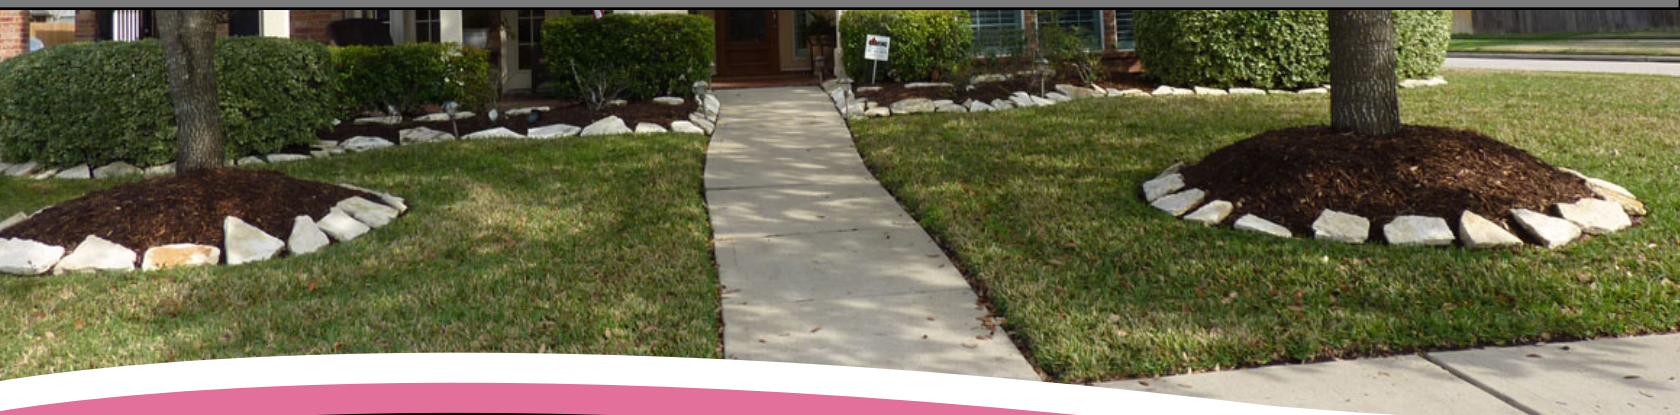

Just Listed

INSERT LISTING PHOTO HERE

21320 Provincial Blvd.
Suite 109
Katy, TX 77450

Office: 281.717.4412
Fax: 281.717.4482

www.CallMickieC.com

★ **16502 Westwego Trail**

Bedrooms: #
Bathrooms: #
Square Feet: #,###
Garage: # Car
MLS#: #####