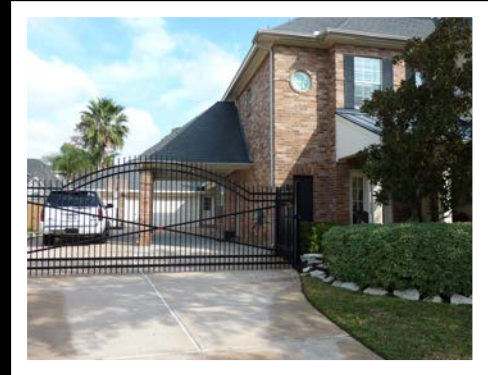

Welcome

INSERT CATCHY TAGLINE FROM AD COPY HERE

Lorem ipsum dolor sit amet, consectetur adipiscing elit. Fusce eu magna nulla, eget commodo velit. Pellentesque in lacus at odio mattis convallis id ullamcorper libero. Praesent convallis purus vel magna mollis blandit. Morbi ac orci erat. Integer eu dui velit. Quisque bibendum, purus a faucibus tristique, lacus mi pellentesque est, quis fringilla libero mauris in erat. Donec nec tellus orci, eget turpis consectetur cursus. Quisque adipiscing pharetra turpis a commodo.

Pellentesque in lacus at odio mattis convallis id ullamcorper libero. Praesent convallis purus vel magna mollis blandit. Morbi ac orci erat. Integer eu dui velit. Quisque bibendum, purus a faucibus tristique, lacus mi pellentesque est, quis fringilla libero

You'll be "tickled pink" with our services

Mickie C & Company Realty | 21320 Provincial Blvd., Suite 109 | Katy, TX 77450
Office: 281.717.4412 | Fax: 281.717.4482 | www.CallMickieC.com