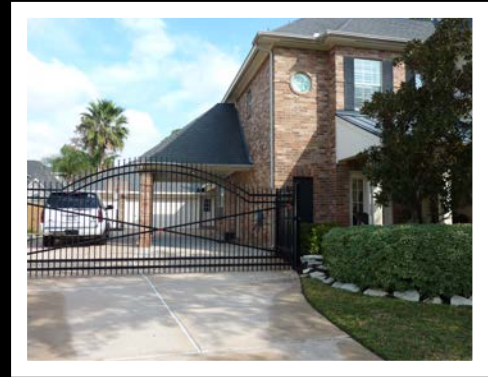

Welcome

INSERT CATCHY TAGLINE FROM AD COPY HERE

Lorem ipsum dolor sit amet, consectetur adipiscing elit. Fusce eu magna nulla, eget commodo velit. Pellentesque in lacus at odio mattis convallis id ullamcorper libero. Praesent convallis purus vel magna mollis blandit. Morbi ac orci erat. Integer eu dui velit. Quisque bibendum, purus a faucibus tristique, lacus mi pellentesque est, quis fringilla libero mauris in erat. Donec nec tellus orci, eget turpis consectetur cursus. Quisque adipiscing pharetra turpis a commodo.

Pellentesque in lacus at odio mattis convallis id ullamcorper libero. Praesent convallis purus vel magna mollis blandit. Morbi ac orci erat. Integer eu dui velit. Quisque bibendum, purus a faucibus tristique, lacus mi pellentesque est, quis fringilla libero

You'll be "tickled pink" with our services

Mickie C & Company Realty | 21320 Provincial Blvd., Suite 109 | Katy, TX 77450
Office: 281.717.4412 | Fax: 281.717.4482 | www.CallMickieC.com