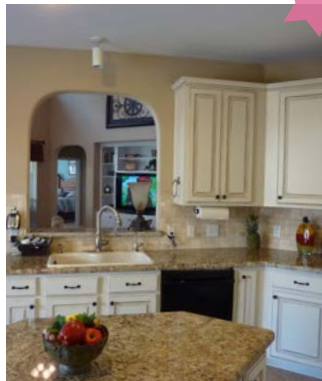

Welcome

INSERT CATCHY TAGLINE FROM AD COPY HERE

Lorem ipsum dolor sit amet, consectetur adipiscing elit. Fusce eu magna nulla, eget commodo velit. Pellentesque in lacus at odio mattis convallis id ullamcorper libero. Praesent convallis purus vel magna mollis blandit. Morbi ac orci erat. Integer eu dui velit. Quisque bibendum, purus a faucibus tristique, lacus mi pellentesque est, quis fringilla libero mauris in erat. Donec nec tellus orci, eget turpis consectetur cursus. Quisque adipiscing pharetra turpis a commodo.

Pellentesque in lacus at odio mattis convallis id ullamcorper libero. Praesent convallis purus vel magna mollis blandit. Morbi ac orci erat. Integer eu dui velit. Quisque bibendum, purus a faucibus tristique, lacus mi pellentesque est, quis fringilla libero

You'll be "tickled pink" with our services

Mickie C & Company Realty | 21320 Provincial Blvd., Suite 109 | Katy, TX 77450
Office: 281.717.4412 | Fax: 281.717.4482 | www.CallMickieC.com